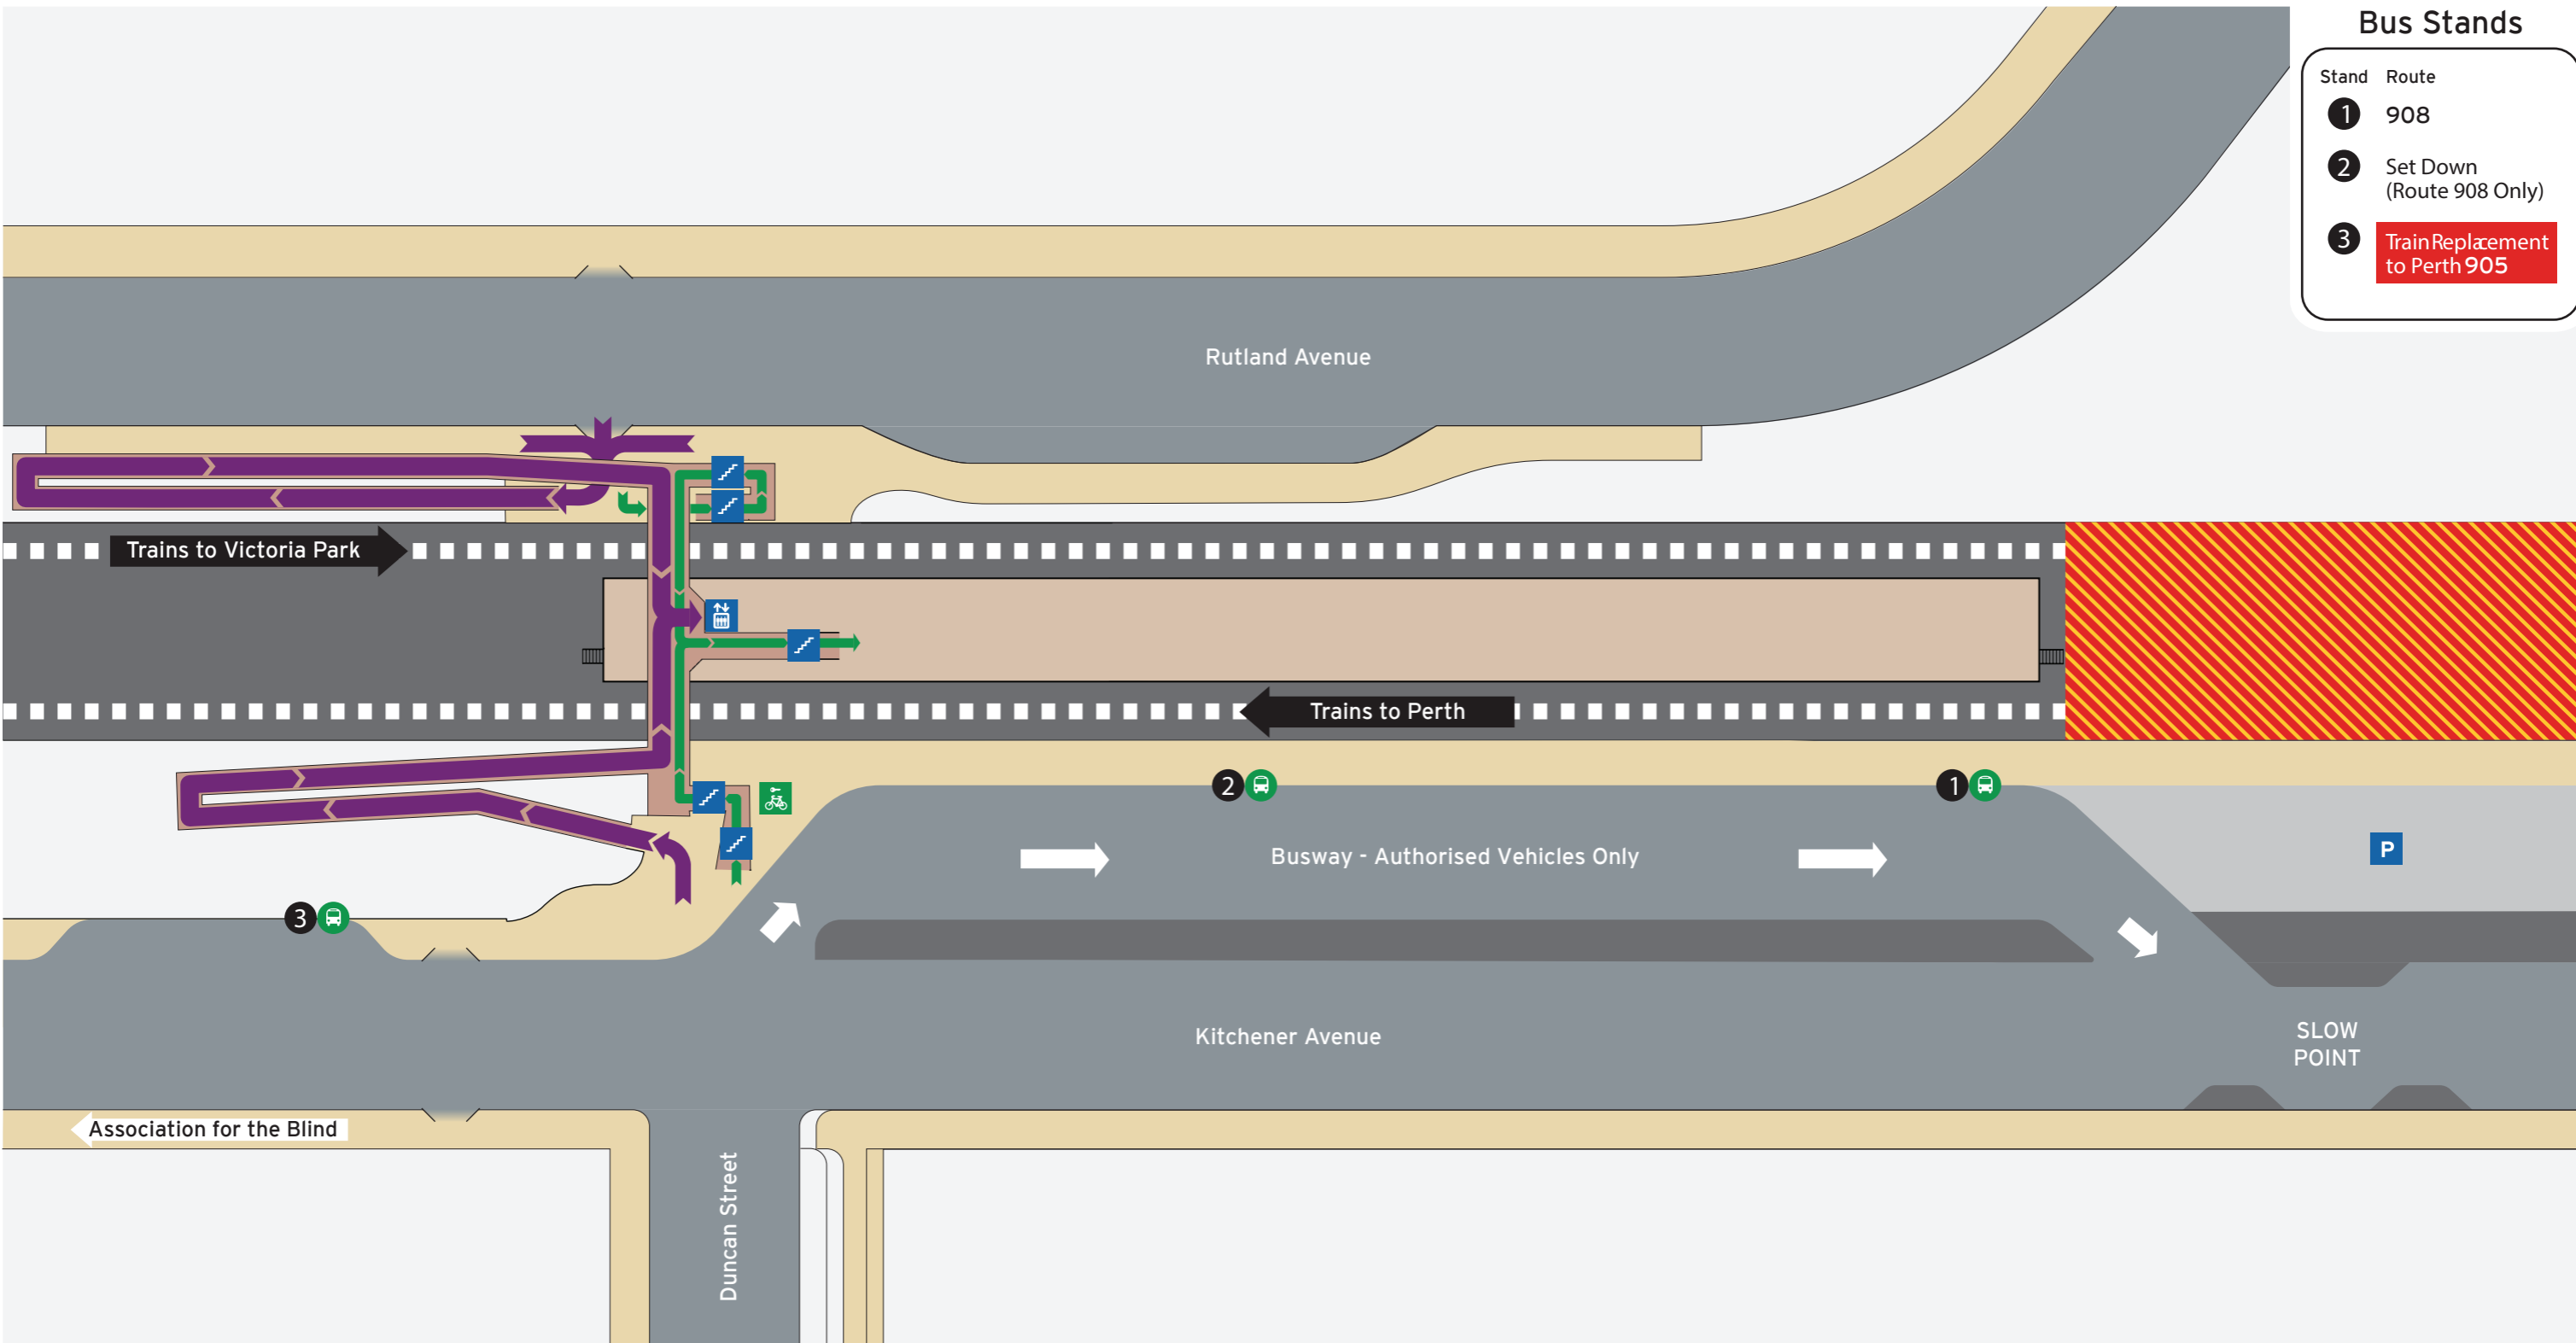

Victoria Park Station Current as 20/11/2023

Bus Stands

Stand	Route
1	908
2	Set Down (Route 908 Only)
3	Train Replacement to Perth 905

Legend

		All Access	Lift	Bus Stand	Transperth Parking	Platforms	Road	Train Line Closed
North Point	Scale	Pedestrian Access	Stairs	Bike Shelter	Pathways	Concourse & Ramp	Non-Accessible Area	